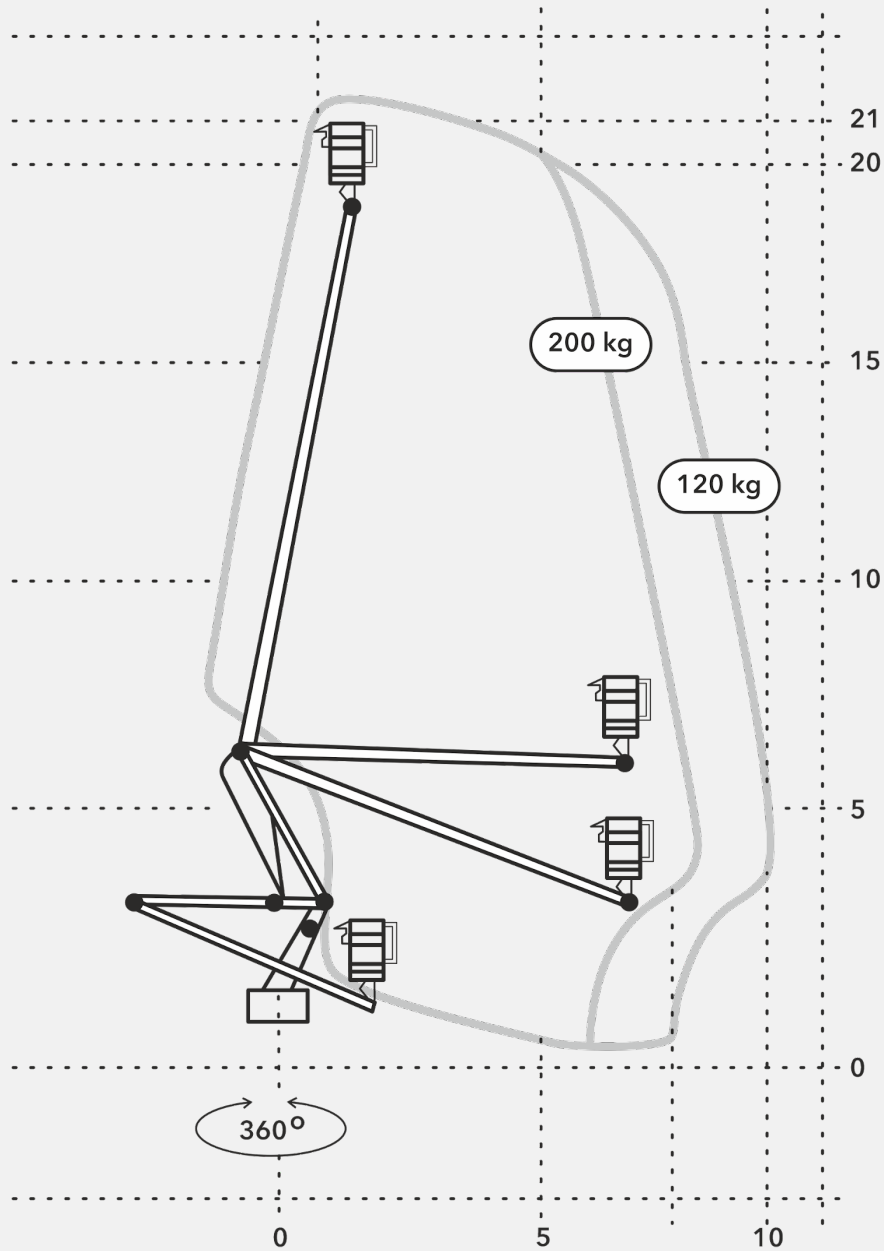

Nissan Cabstar Bizzocchi Artica 2100

Truck Mounted Boom Lift • Nacelă PRB

Disclaimer • Information according to the manufacturer. Data and information without guarantee. Subject to errors and changes. Kran Liability excluded. • Date in conformitate cu producătorul. Date și informații fără garanție, supuse erorilor și modificărilor. Răspunderea Kran este exclusă.