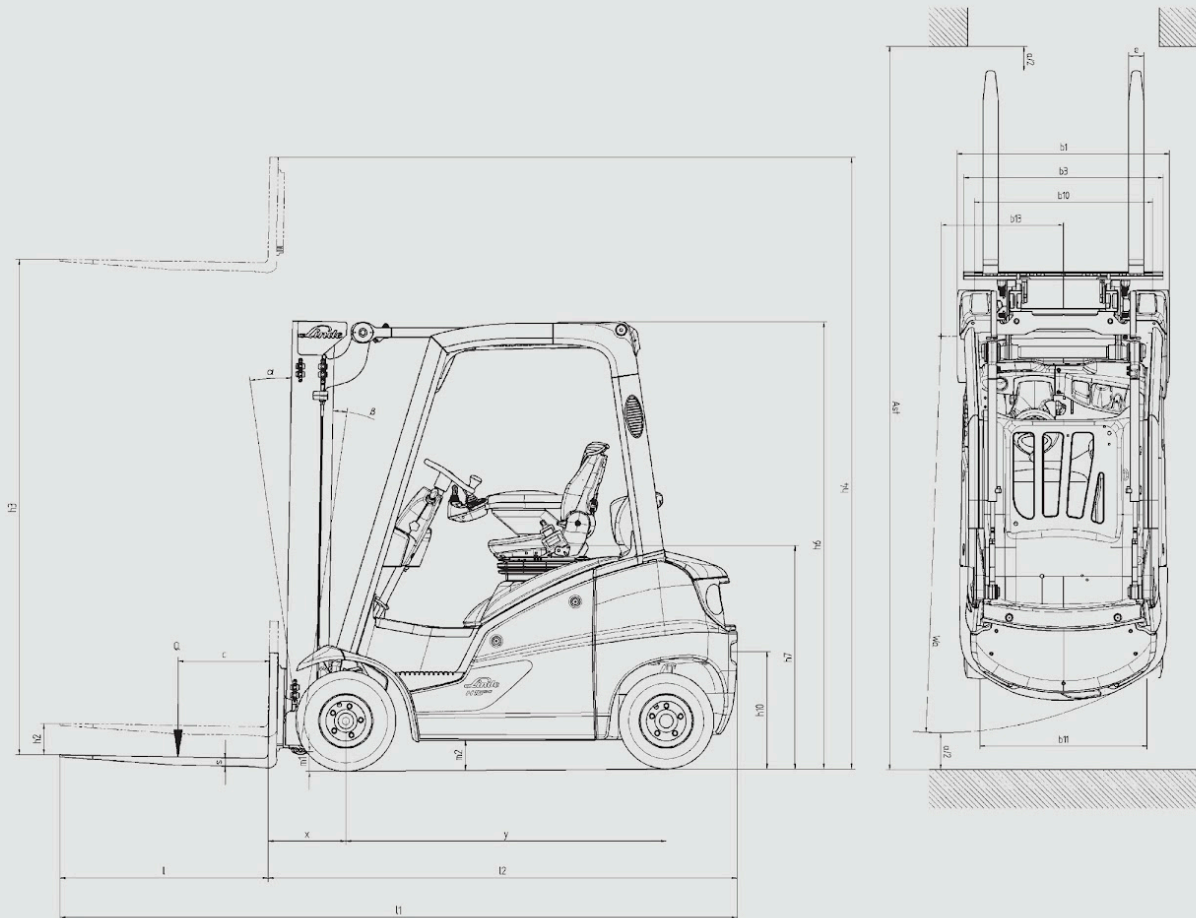

Linde H16D

Diesel Forklift • Motostivuitoar

Load Capacity	1.6 tons
Engine	VW BXT, 26 kW, Diesel
Lifting Height	4.5 meters
Travel Speed	20 km/h
Turning Radius	2 meters
Total Weight	2.74 tons
Dimensions	Width: 1086 mm, Height: 2123 mm

Linde H16D

Diesel Forklift • Motostivuitoar

Overall height and lift heights, Standard (in mm)		H14/H16/H18/H20		
Lift	h3	3150	3850	4250
Mast retracted (with 150 mm free lift - standard)	h1#	2196	2546	2746
Mast extended	h4	3713	4413	4813
Special free lift	h2	150	150	150
Overall height and lift heights, Duplex (in mm)		H14/H16/H18/H20		
Lift	h3	3145	3845	-
Mast retracted	h1	2121	2471	-
Mast extended	h4	3727	4427	-
Special free lift	h2	1518	1868	-
Overall height and lift heights, Triplex (in mm)		H14/H16/H18/H20		
Lift	h3	4625	5475	-
Mast retracted	h1	2121	2471	-
Mast extended	h4	5227	6077	-
Special free lift	h2	1518	1781	-